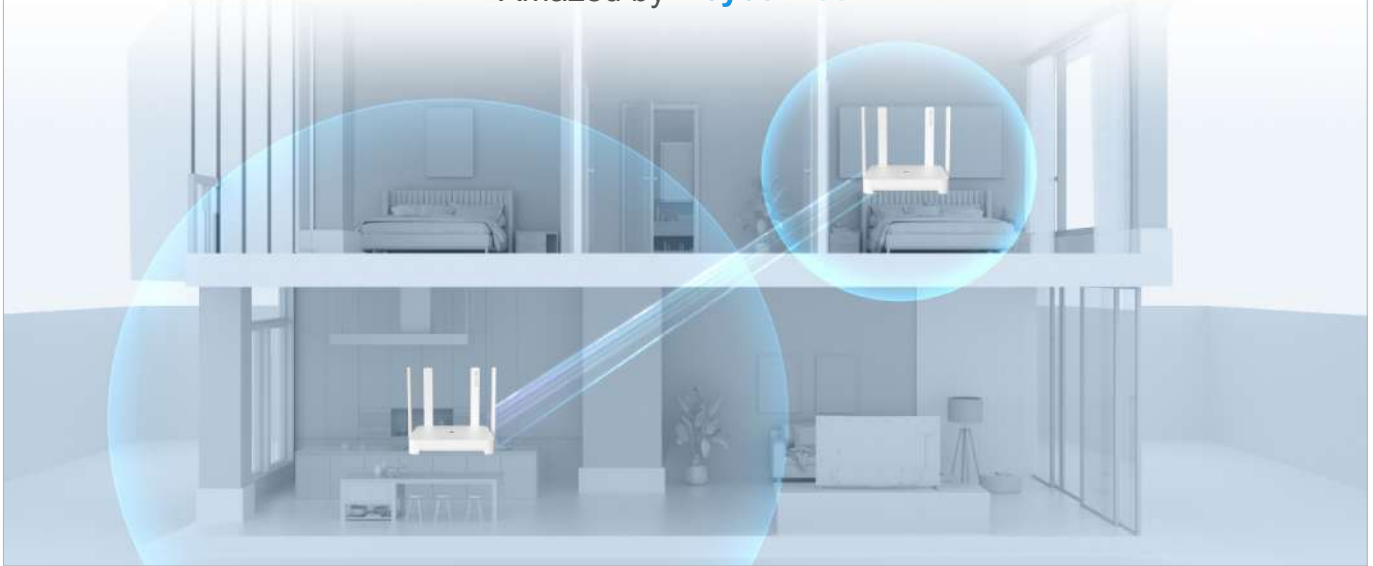

Seamless Roaming, Full Space Coverage Wi-Fi Solutions

Amazed by [Reyee Mesh](#)