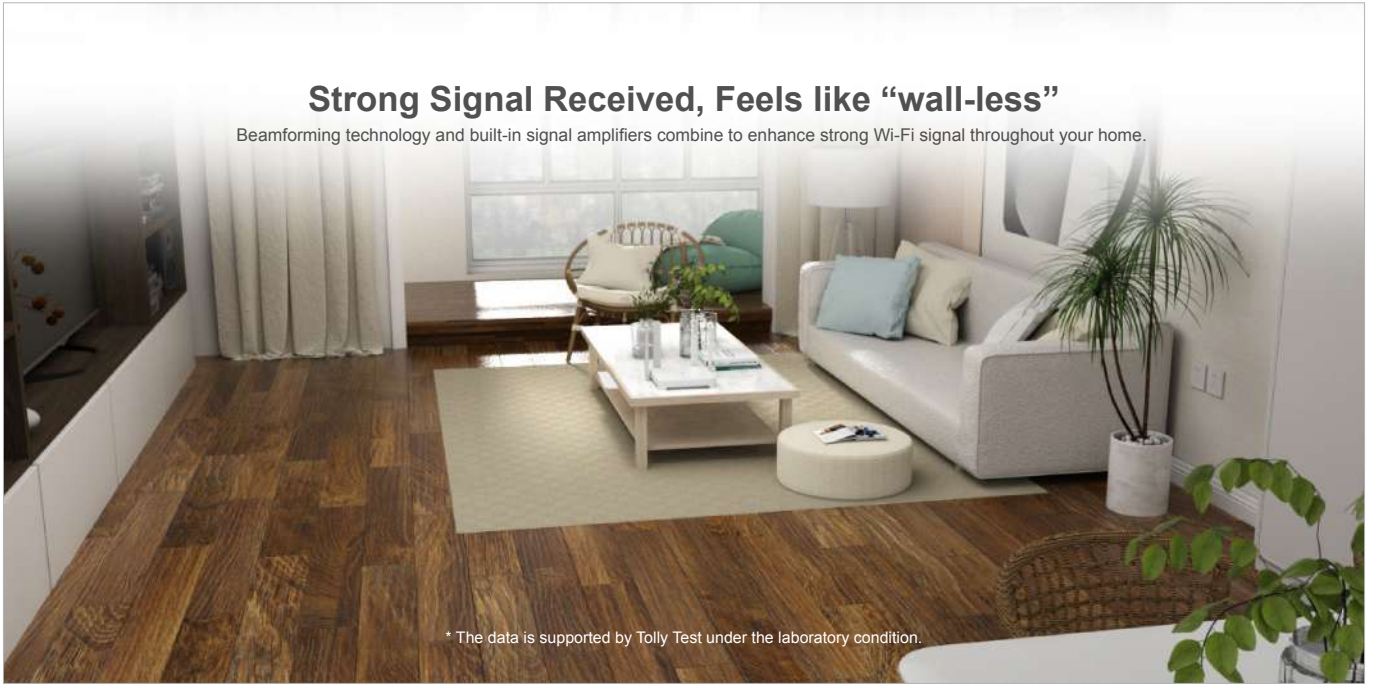

Highlight Features

RG-EW1800GX PRO

An Unprecedented Wireless Experience in WiFi 6

All-round upgrade of Wi-Fi performance,
Improve the overall networking experience for users.

5 Gigabit
Ethernet ports

1800M
Dual-band

802.11ax

Enter the Era of Wi-Fi 6 Speed

With a revolutionary combination of OFDMA and 1024QAM, and the latest 802.11ax standard,
1800GX PRO dual-band concurrent transmission rate reaches 1800Mbps,
providing **high-speed** internet at all time.

Highlight Features

Strong Signal Received, Feels like “wall-less”

Beamforming technology and built-in signal amplifiers combine to enhance strong Wi-Fi signal throughout your home.

* The data is supported by Tolly Test under the laboratory condition.