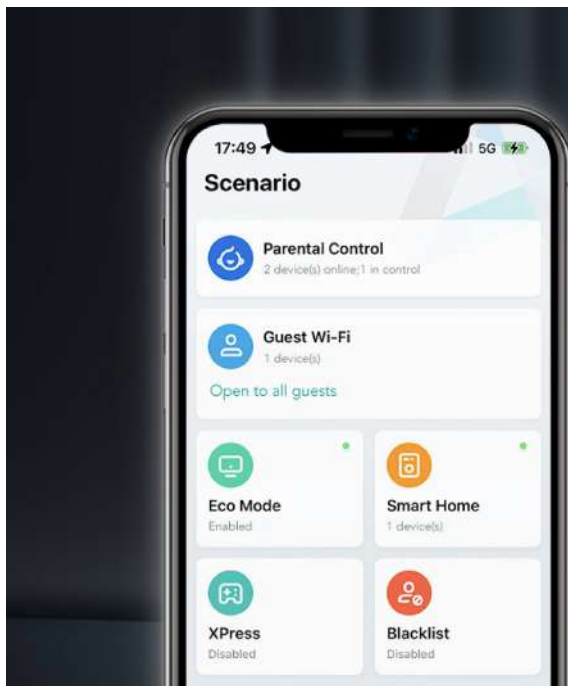

Highlight Features

RG-EW1800GX PRO

An Unprecedented Wireless Experience in WiFi 6

All-round upgrade of Wi-Fi performance,
Improve the overall networking experience for users.

5 Gigabit
Ethernet ports

1800M
Dual-band

Highlight Features

Strong Signal Received, Feels like “wall-less”

Beamforming technology and built-in signal amplifiers combine to enhance strong Wi-Fi signal throughout your home.

* The data is supported by Tolly Test under the laboratory condition.

Seamless Roaming, Full Space Coverage Wi-Fi Solutions

Amazed by [Reyee Mesh](#)

Highlight Features

Born For Multi-user

Upgraded **MU-MIMO** version together with **OFDMA** tech provide 2.5x greater capacity to connect more terminals.
New-Gen tech "**BSS colouring**", Smart anti-interference from nearby Wi-Fi signals.

Take Control of Your Home Network at Fingertips

Set up your home network in **Reyee Router App** in two minutes. More **Life-time Free** functions are waiting for you to Explore, Experience, Expect.

- Remote Management
- Parental Control
- Smart Home