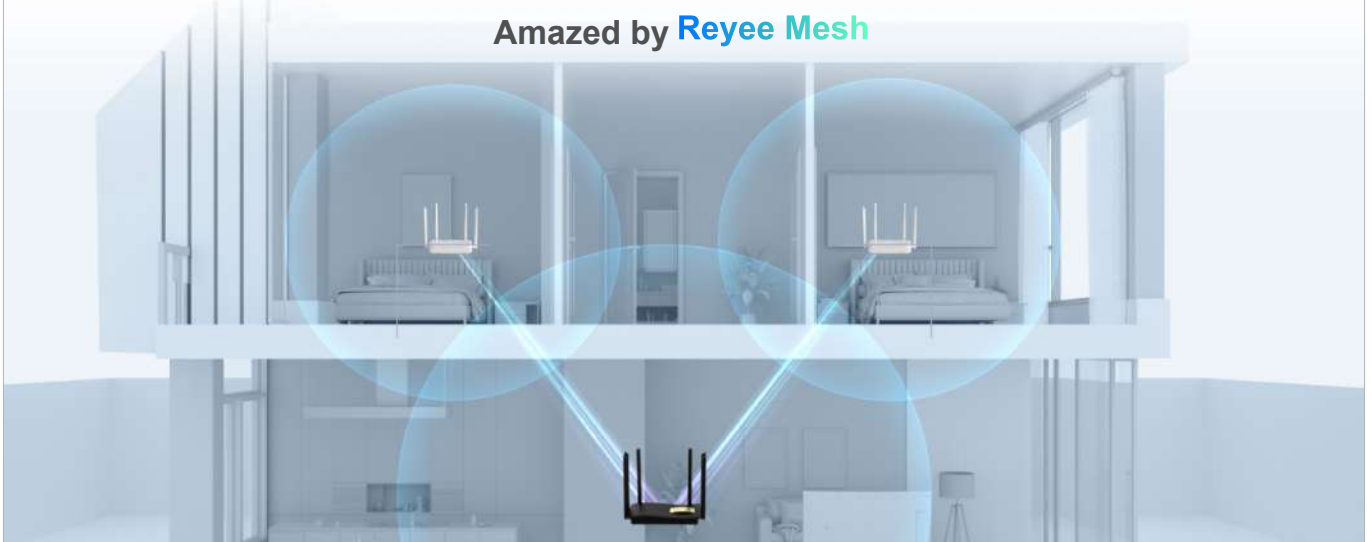

1267 Mbps

Strong WiFi Signal Throughout Your Home

FEM design

6dBi omnidirectional antennas

Full Coverage, Easy Setup, Seamless Roaming

Amazed by **Reyee Mesh**

Highlight Features

Good Helper for Your Family Management

Parental Control Health Mode

Ruijie Cloud App allows you to manage the internet access authority of the specified terminal, including the time limit, URL blocking and black/white list setup.

Parental Control **Health Mode**