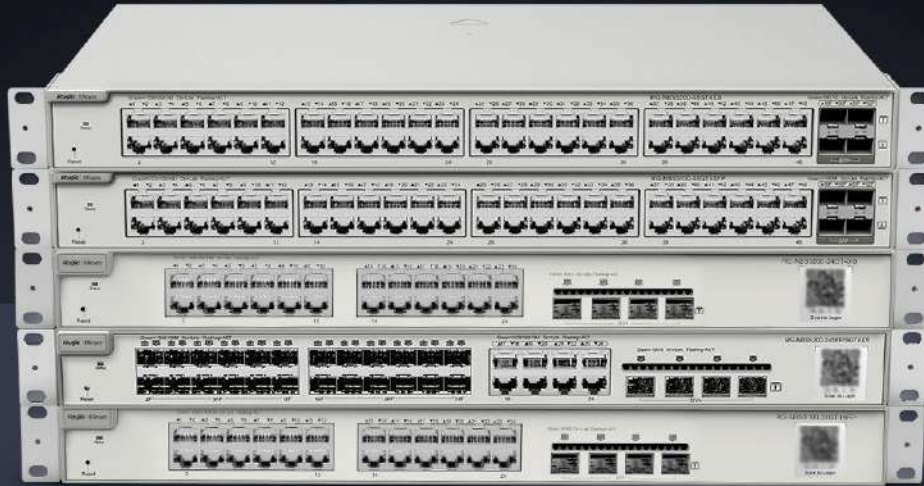

# RG-NBS51/52 series Layer 3 Cloud Managed Switches

DATASHEET

## RG-NBS5000 Series Switch

High performance Layer 3 switch for core/aggregation

 Dynamic Routing

 6kV Surge Protection

 5 Years Warranty