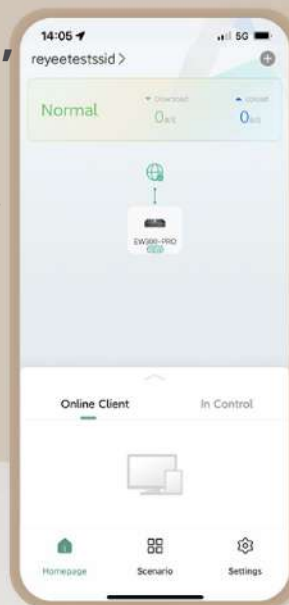

High Performing Wi-Fi 4 Home Router

Smart choice for your cozy family.
Best solution to fully utilize your Megabit bandwidth.

4 Megabit Ethernet Ports

300Mbps

802.11n

Stronger Signal than the Average

Equipped with signal amplifiers (FEM),
four 5dBi omnidirectional antennas guarantee you efficient and stable connections.

Highlight Features

WISP & Repeater Mode Supported

Newly-added WISP & Repeater mode can amplify Wi-Fi signals to wider range. Enjoy whole-room WiFi coverage and lag free network.

WISP Mode

Repeater Mode

Easy Configuration, Easy Life

Newbie-friendly configuration,
connect to the internet by a few clicks.

Highlight Features

The smartphone screen shows the Reyee Router App interface. At the top, it displays the time 17:49, signal strength, 5G, and battery level. The main screen is titled "Scenario" and features several control cards: "Parental Control" (2 device(s) online; 1 in control), "Guest Wi-Fi" (1 device(s), Open to all guests), "Eco Mode" (Enabled), "Smart Home" (1 device(s)), "XPress" (Disabled), and "Blacklist" (Disabled).

Take Control of Your Home Network at Fingertips

Set up your home network in **Reyee Router App** in two minutes. More **Life-time Free** functions are waiting for you to Explore, Experience, Expect.

Remote Management Parental Control Guest Wi-Fi