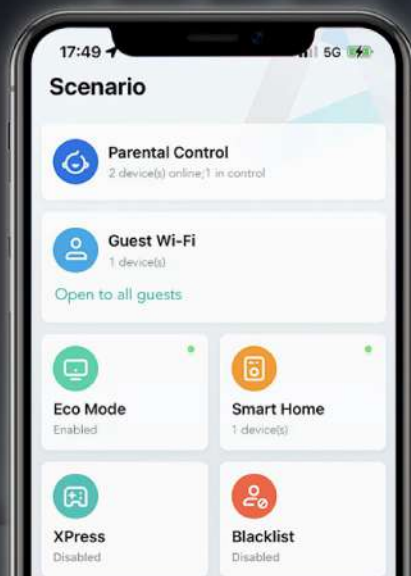

#### Speed Limit

Avoid long-term occupation of high bandwidth by a certain terminal

## Take Control of Your Home Network at Fingertips

Set up your home network in [Reyee Router App](#) in two minutes. More **Life-time Free** functions are waiting for you to Explore, Experience, and Expect.

  
Remote Management

  
Parental Control

  
Smart Home