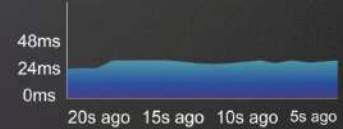

EW3000GX PRO