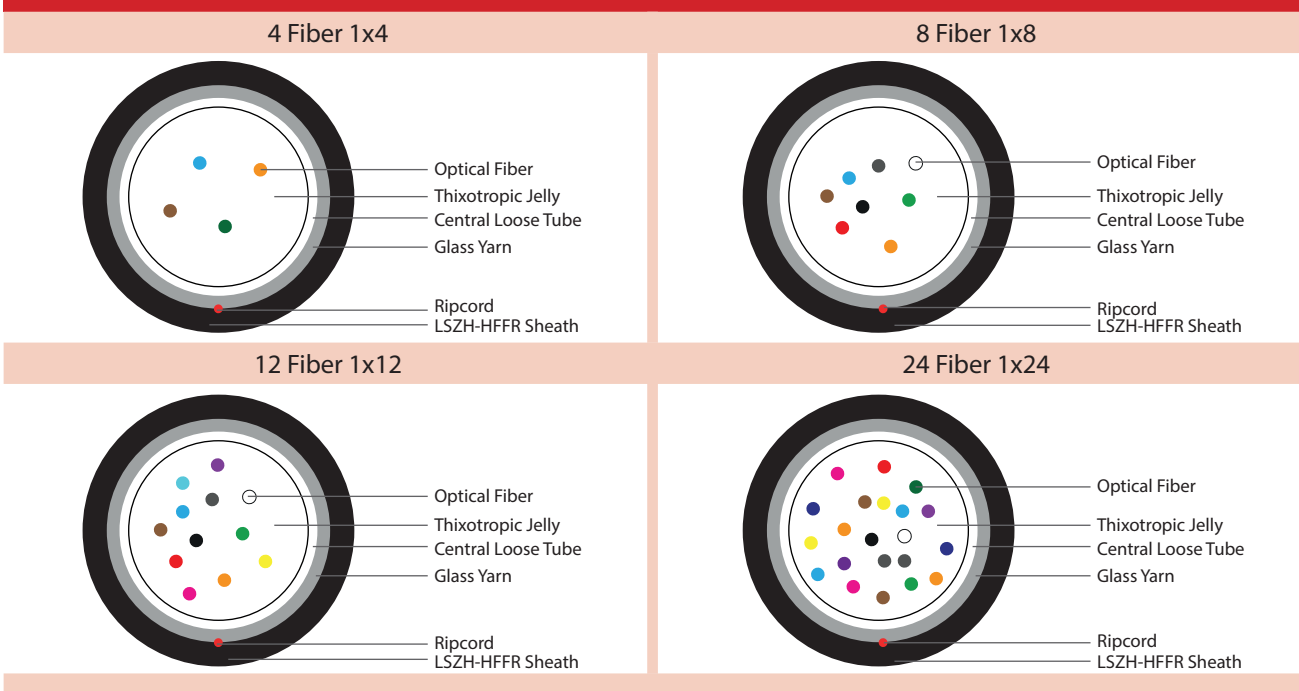

SINGLE TUBE FIBER OPTIC CABLES SJNMA - LSZH-HFFR

U-DQ(ZN)H

IEC 60793-1-2, IEC 60794-3-12

Single Tube, Non-Metallic, Single Jacket Fiber Optic Cables

APPLICATIONS	CONSTRUCTION
It is used in indoor communication networks, within cable ducts or cable trays.	The colored optical fiber strands are placed inside the central buffer tube, then sufficient amount of glass yarn is applied as armor and then sheathed with LSZH-HFFR material. It has water-blocking properties.

PHYSICAL PROPERTIES

Fiber Type	SM 9/125 G652 D, G657 A1, G657 A2, G657 B3, G655 MM 62.5/125 OM1, 50/125 OM2, 50/125 OM3, 50/125 OM4 , 50/125 OM5
Tube Material	PBT & PBT+PC
Loose Tube Color	Natural
Tube Filling Compound	Thixotropic Jelly
Ripcord Type	Polyester Ripcord
Strength Member	Glass Yarn
Outer Jacket	Black-LSZH-HFFR

MECHANICAL AND ENVIRONMENTAL PROPERTIES

Physical Tests	Values	Standards
Tensile Strength (Operation)	900 N	IEC 60794-1-2 E1
Tensile Strength (Installation)	1200 N	IEC 60794-1-2 E1
Impact Strength	10 J, 3 impacts	IEC 60794-1-2 E4
Crushing Strength	1500 N / 10 cm	IEC 60794-1-2 E3
Water Tightness	24 hours 3 m length	IEC 60794-1-2 F5
Bending Radius	20 x cable diameter	IEC 60794-1-2 E11
Operating Temperature	-40 to +70 °C	IEC 60794-1-2 F1
Storage Temperature	-10 to +50 °C	IEC 60794-1-2 F1

CONSTRUCTION

FIBER COLOR CODE / TIA-598 - A

	1- Blue		7- Red		13- Blue / Black Stripes		19- Red / Black Striped
	2- Orange		8- Black		14- Orange / Black Stripes		20- Natural
	3- Green		9- Yellow		15- Green / Black Stripes		21- Yellow / Black Striped
	4- Brown		10- Violet		16- Brown / Black Stripes		22- Violet / Black Striped
	5- Grey		11- Pink		17- Grey / Black Striped		23- Pink / Black Striped
	6- White		12- Aqua		18- White / Black Striped		24- Aqua / Black Striped