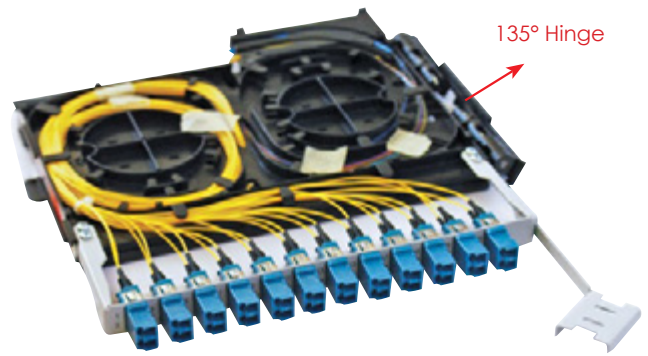

CAN-TROY-700 Cassette Options

1-Double Sided Splice & Patch Cassette CAN-TROY-700-SP

Highlights

- LSZH flame retardant
- 24 Port for SFF adaptors (LC/E2000)
- 12 Port for other adaptors (SC/ST/FC)

Storage Side