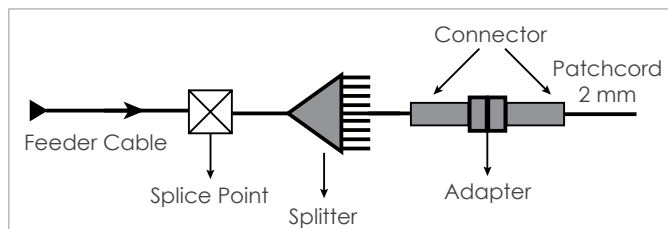

2-Splitter Cassette CAN-TROY-700-ST

Highlights

- LSZH flame retardant
- 1x2, 1x4, 1x8, 1x16 Splitters can be installed