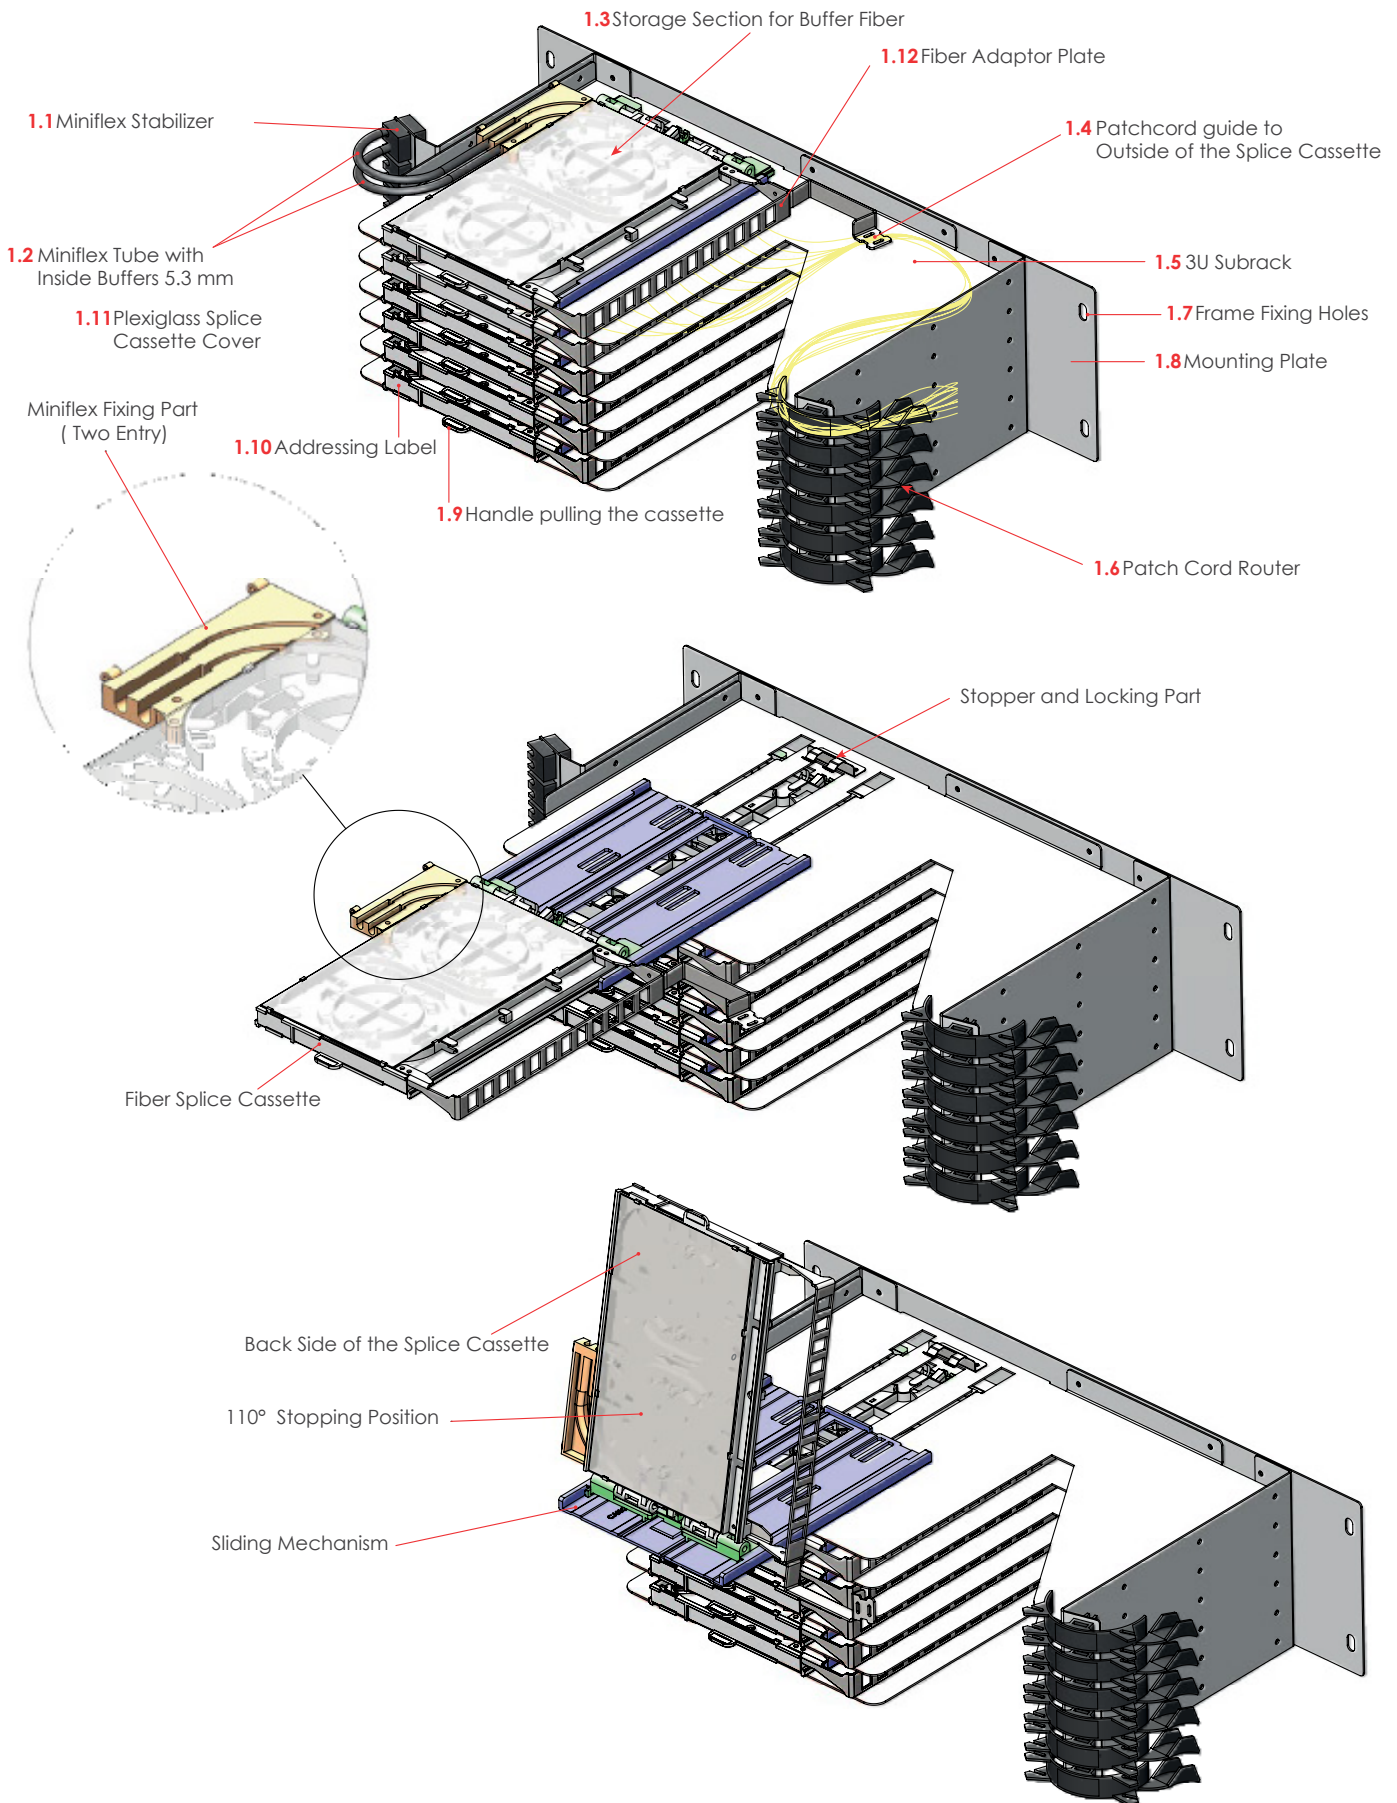

CAN-TROY-700 Technical Drawing