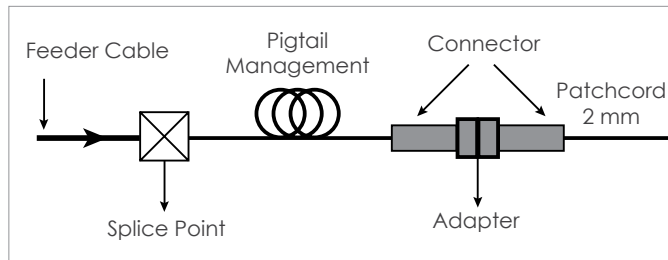

CAN-TROY-700 Cassette Options

1-Double Sided Splice & Patch Cassette CAN-TROY-700-SP

Highlights

- LSZH flame retardant
- 24 Port for SFF adaptors (LC/E2000)
- 12 Port for other adaptors (SC/ST/FC)

Storage Side