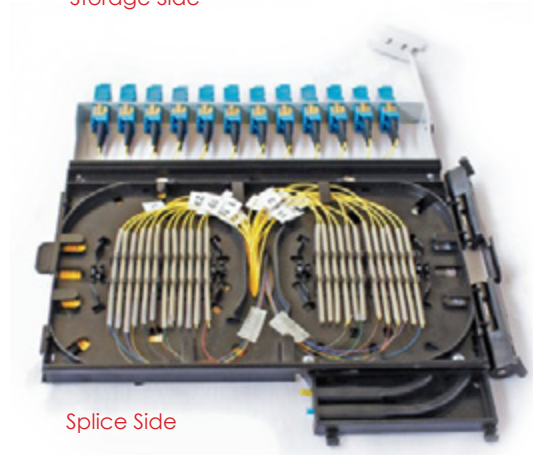

CAN-TROY-700 Cassette Options

1-Double Sided Splice & Patch Cassette CAN-TROY-700-SP

Highlights

- LSZH flame retardant
- 24 Port for SFF adaptors (LC/E2000)
- 12 Port for other adaptors (SC/ST/FC)

2-Splitter Cassette CAN-TROY-700-ST

Highlights

- LSZH flame retardant
- 1x2, 1x4, 1x8, 1x16 Splitters can be installed

3-Splice Cassette CAN-TROY-700-SO

Highlights

- LSZH flame retardant
- 24 port splice